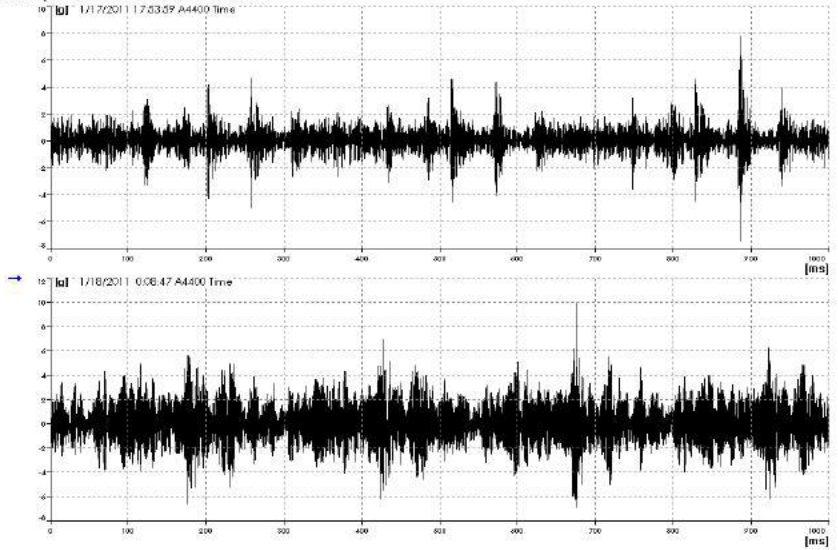

DIESEL ENGINE ENGINE NDE - VERTICAL TIME DOMAIN

DIESEL ENGINE ENGINE NDE - VERTICALSPECTRUM